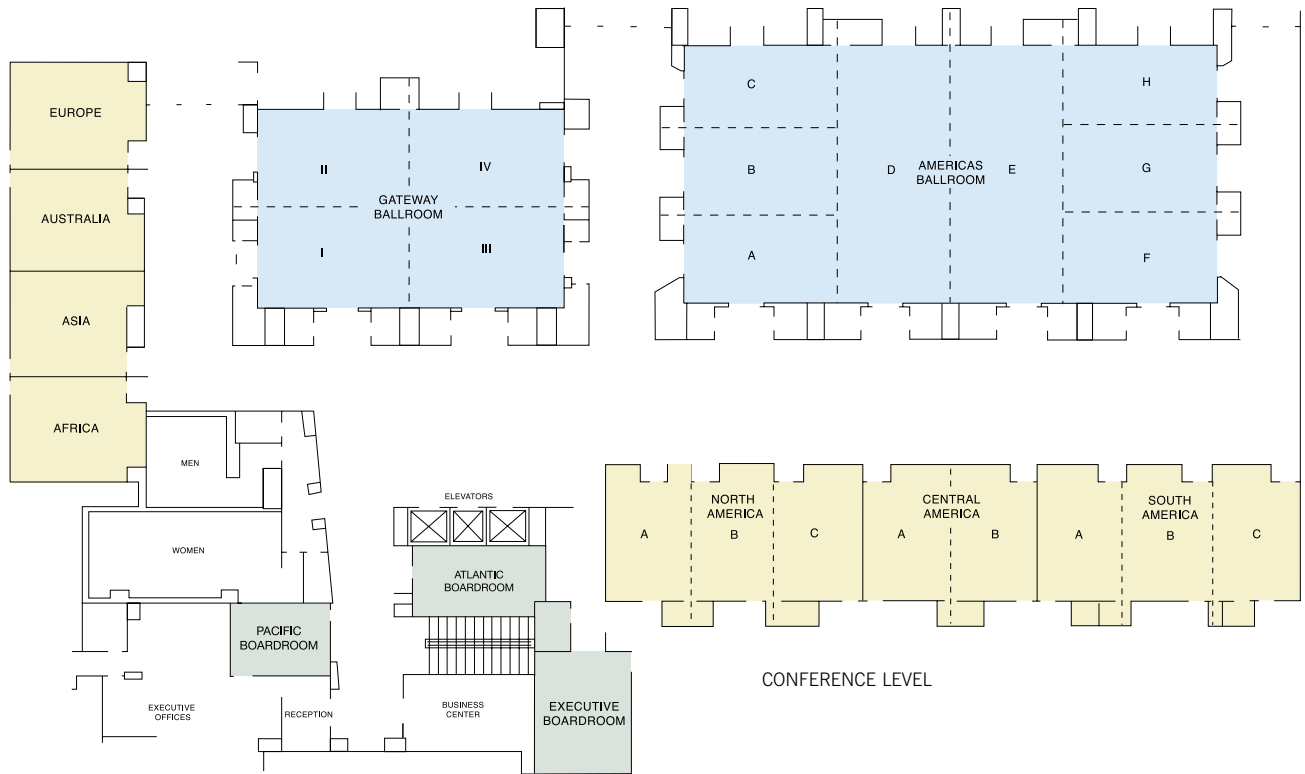

Grand Hyatt DFW

DIRECTIONS

From Dallas / Fort Worth Airport Terminals: Use SkyLink, the airport's complimentary high-speed train or use Terminal Link, the airport's complimentary shuttle bus.

From the Dallas / Fort Worth Metroplex: Follow the signs to DFW Airport, enter through the Toll Plaza to International Parkway and exit Terminal D to Grand Hyatt DFW hotel.

CONFERENCE LEVEL